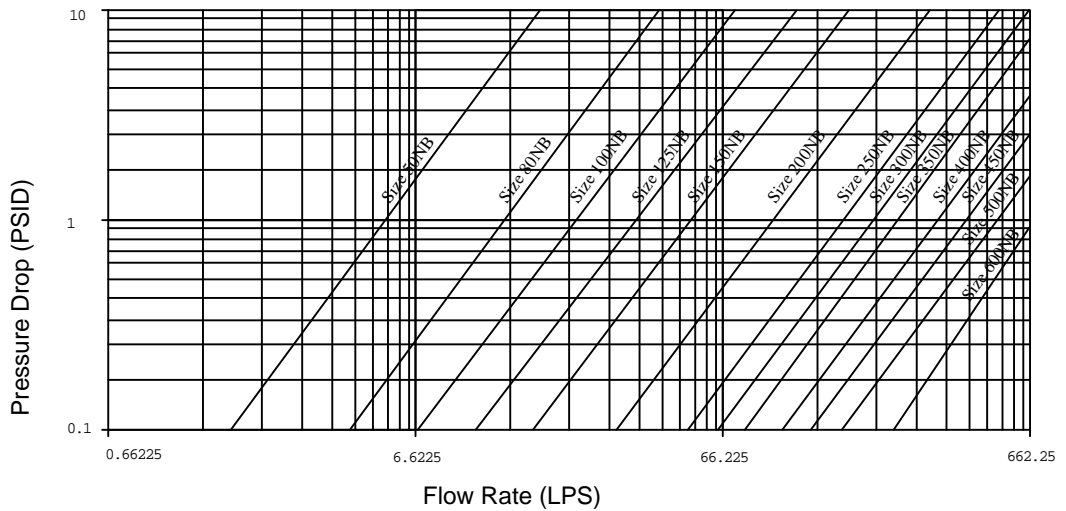

Pressure Drop Curve

Teleflo Strainers and Pressure Vessels

Pressure Drop Curve for Y Strainer:

Pressure Drop Curve for Basket Strainer:

- Pressure drop is plotted for our standard filter.
- Refer corresponding datasheets for filter standard sizes.

Pressure Drop Curve

Teleflo Strainers and Pressure Vessels

Pressure Drop Curve for Tee Strainer:

Pressure Drop Curve for Duplex Strainer:

- Pressure drop is plotted for our standard filter.
- Refer corresponding data sheets for filter standard sizes.