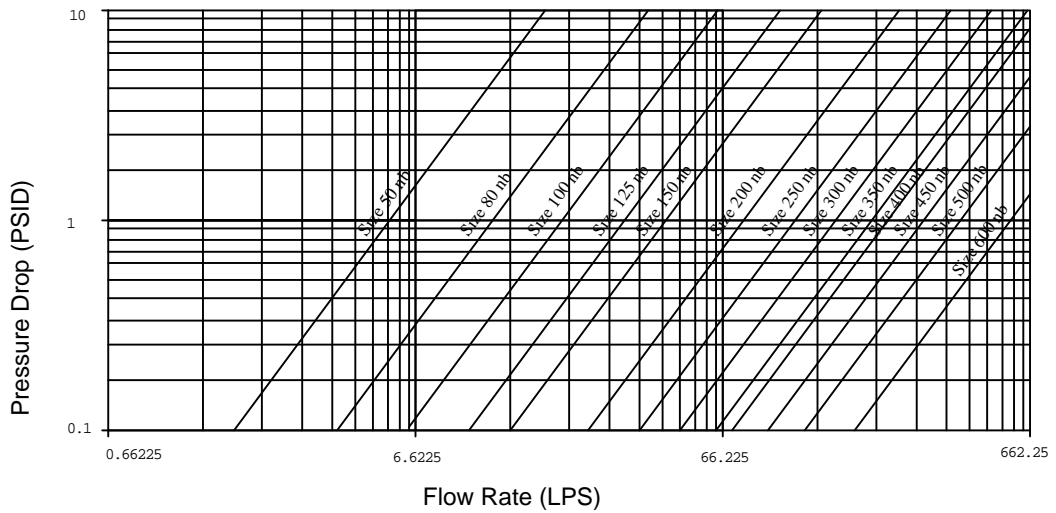

Pressure Drop Curve

Teleflo Strainers and Pressure Vessels

Pressure Drop Curve for Y Strainer:

Pressure Drop Curve for Basket Strainer:

- Pressure drop is plotted for our standard filter.
- Refer corresponding datasheets for filter standard sizes.

Pressure Drop Curve

Teleflo Strainers and Pressure Vessels

Pressure Drop Curve for Tee Strainer:

Pressure Drop Curve for Duplex Strainer:

- Pressure drop is plotted for our standard filter.
- Refer corresponding data sheets for filter standard sizes.