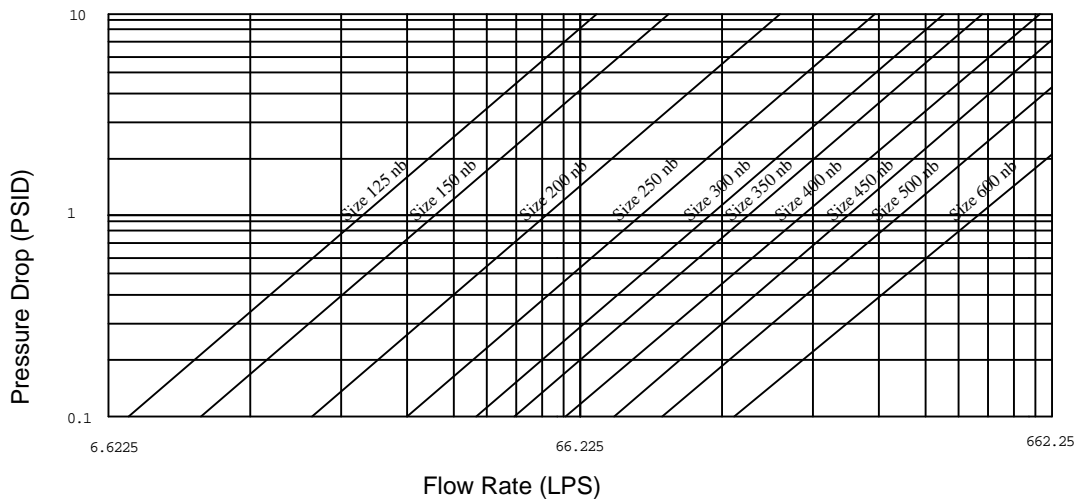

Pressure Drop Curve

Teleflo Strainers and Pressure Vessels

Pressure Drop Curve for Y Strainer:

Pressure Drop Curve for Basket Strainer:

- Pressure drop is plotted for our standard filter.
- Refer corresponding datasheets for filter standard sizes.

Pressure Drop Curve

Teleflo Strainers and Pressure Vessels

Pressure Drop Curve for Tee Strainer:

Pressure Drop Curve for Duplex Strainer:

- Pressure drop is plotted for our standard filter.
- Refer corresponding data sheets for filter standard sizes.