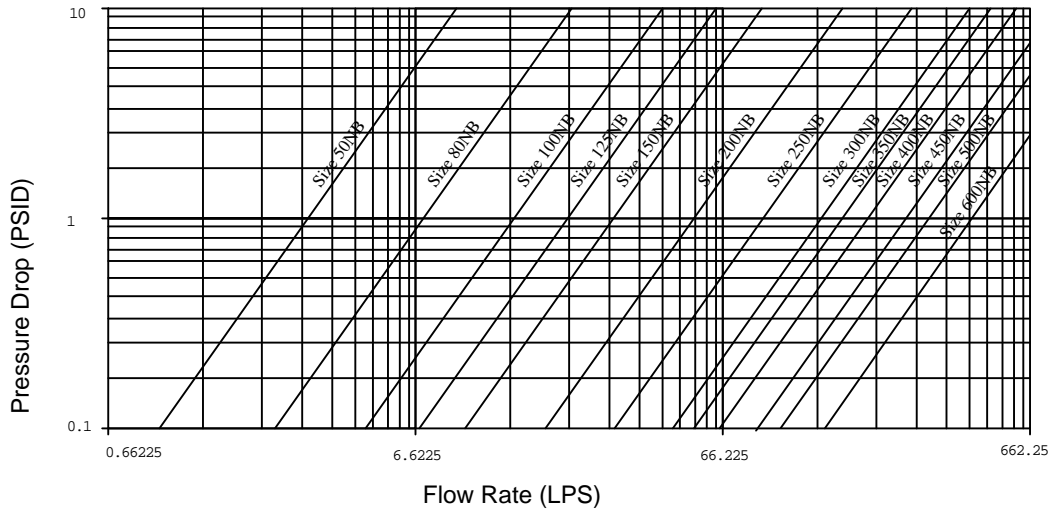

Pressure Drop Curve

Teleflo Strainers and Pressure Vessels

Pressure Drop Curve for Y Strainer:

Pressure Drop Curve for Basket Strainer:

- Pressure drop is plotted for our standard filter.
- Refer corresponding datasheets for filter standard sizes.

Pressure Drop Curve

Teleflo Strainers and Pressure Vessels

Pressure Drop Curve for Tee Strainer:

Pressure Drop Curve for Duplex Strainer:

- Pressure drop is plotted for our standard filter.
- Refer corresponding data sheets for filter standard sizes.